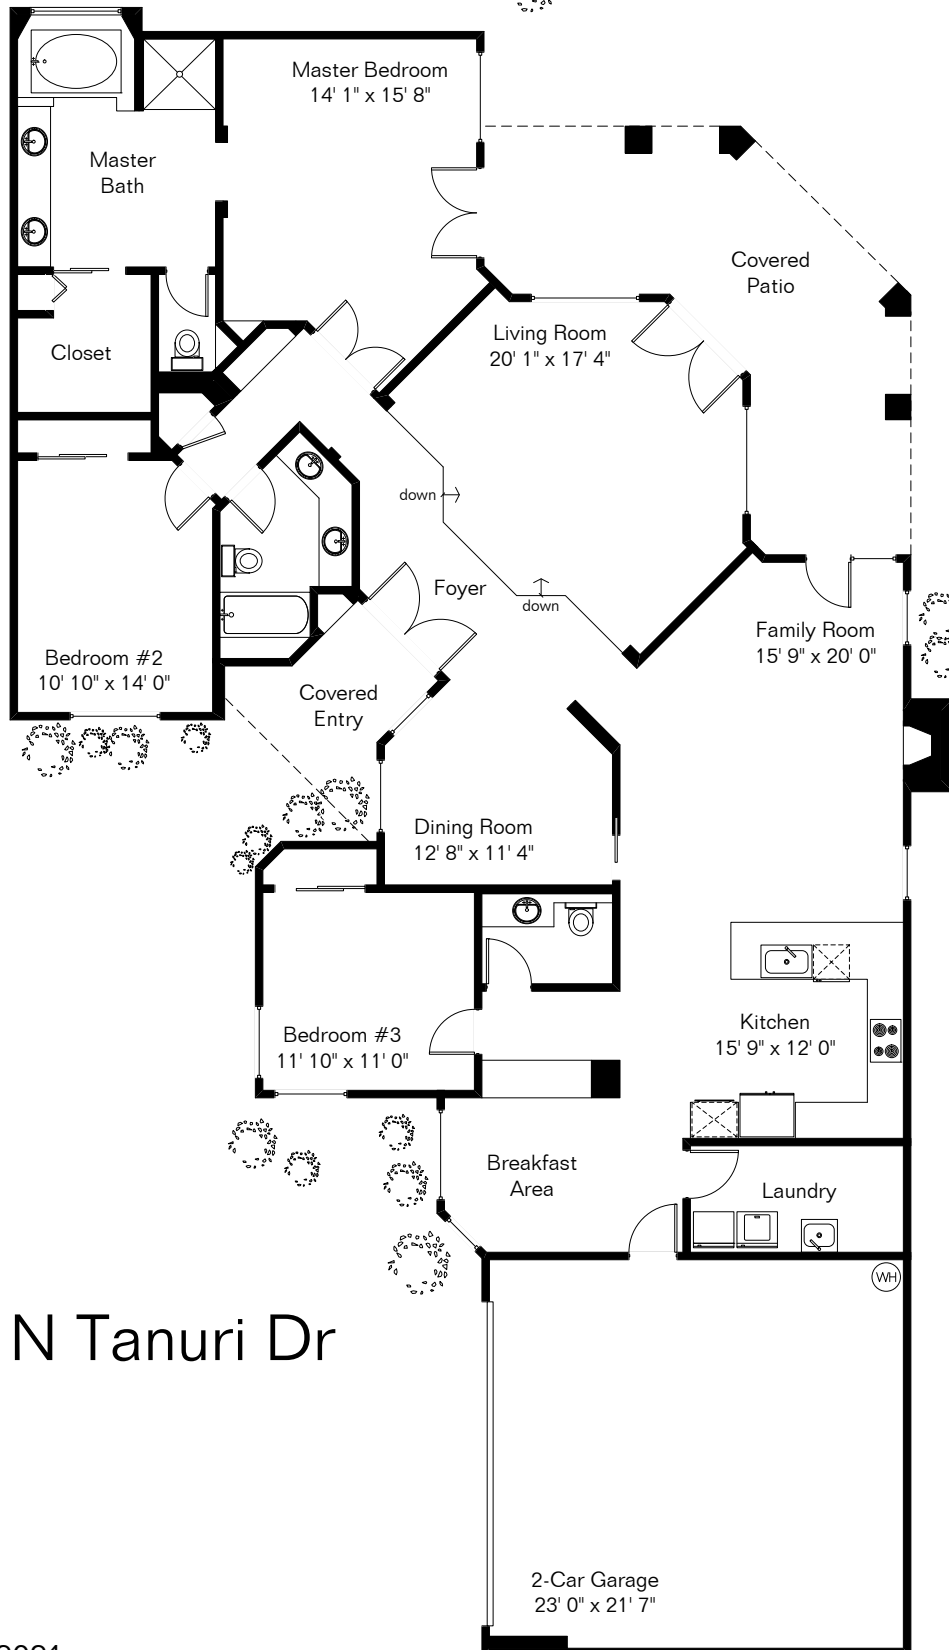

The square footages and room size information are deemed to be reliable but are not guaranteed and should be independently verified. This drawing is for marketing purposes only.

Living Area 2,335 Sq Ft
Garage 524 Sq Ft

3451 N Tanuri Dr

Site Visit March 2021

Copyright 2021 Floor Plans First! LLC
All Rights Reserved.

Floor Plans First!
See the Floor Plan First™
FloorPlansFirst.com™
(520) 881-1500